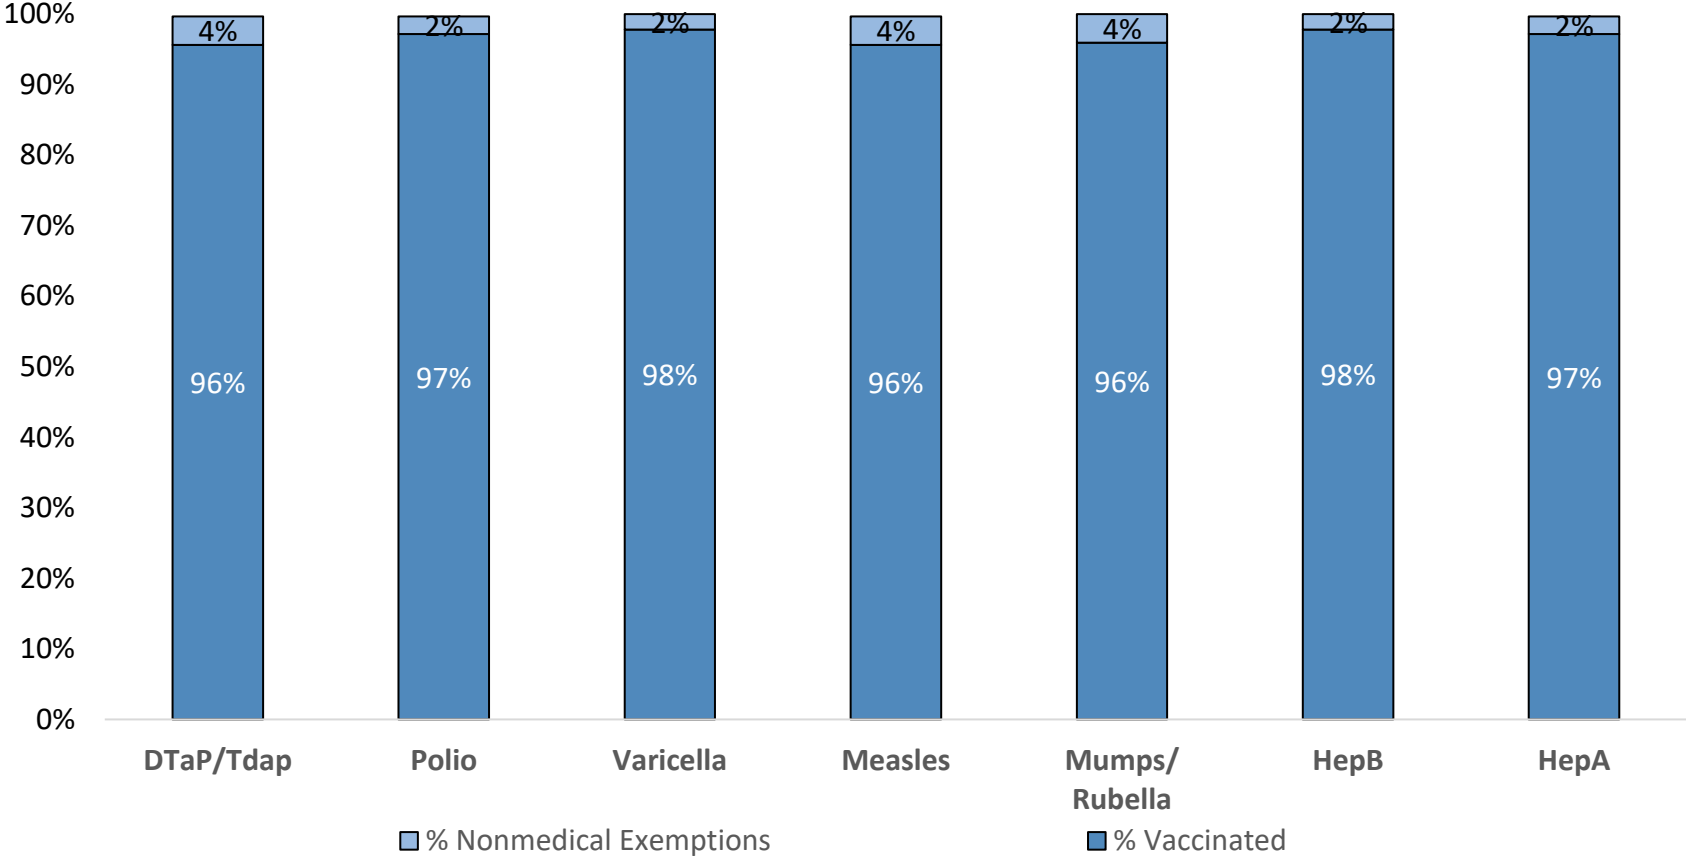

How many kids at Lyle Elementary School are vaccinated: March 2021*

Number of children at the school**: **321**
 Percent of children with no immunization or exemption record: **0%**
 Percent of children with a medical exemption for one or more vaccine(s): **0%**

* Not all immunizations are required for all grades. These numbers may not total 100% if some children have medical exemptions, or are incomplete or in process with immunizations but do not need an exemption because they are on schedule.